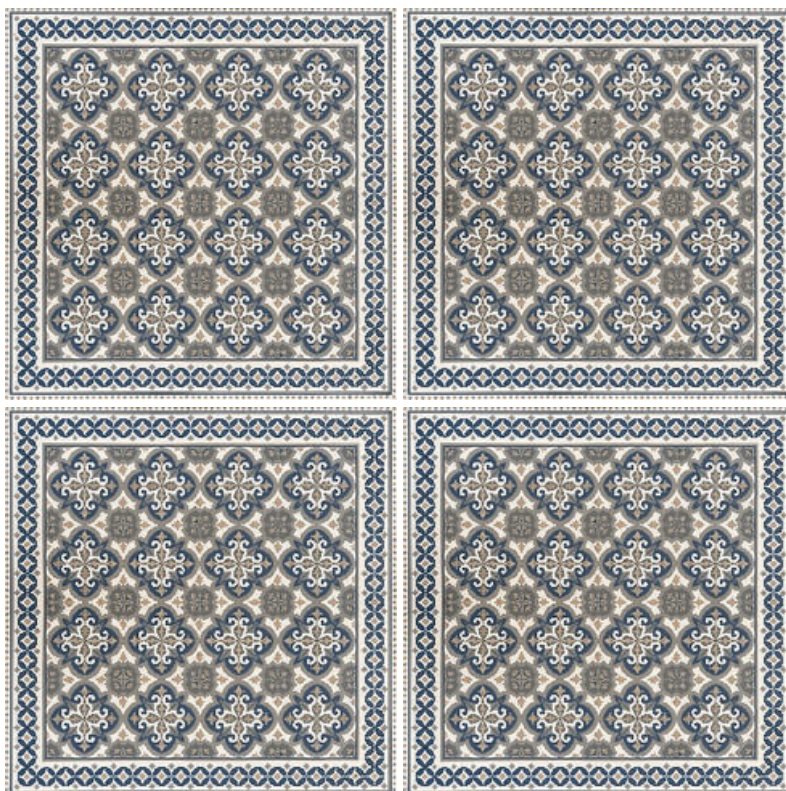

600X600MM

Silky Carving Decor(Fendo Series)

ESTER