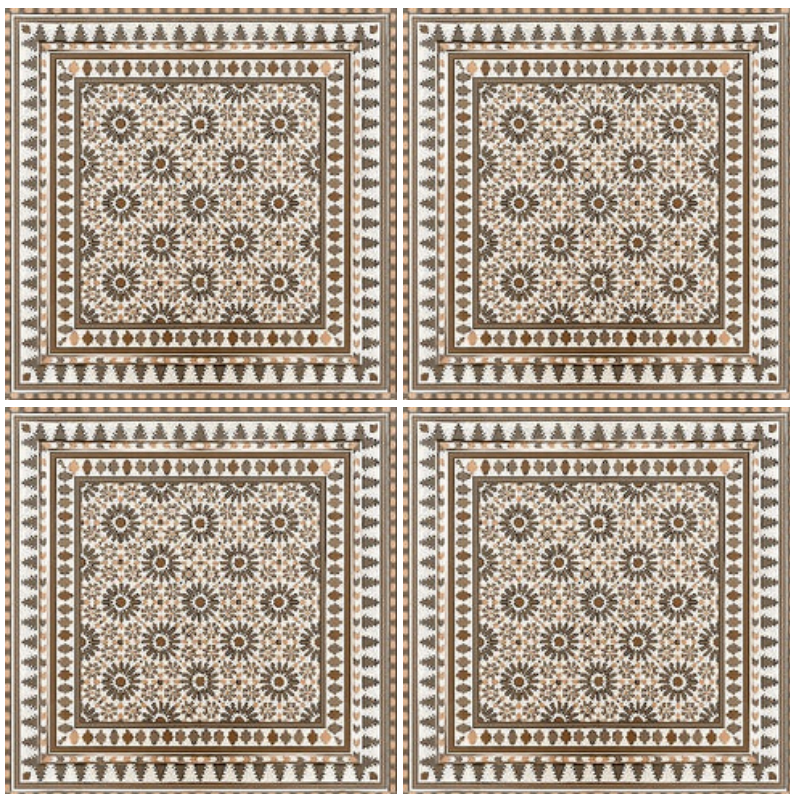

ESTER

600X600MM

Silky Carving Decor(Fendo Series)

JASMINE

600X600MM

Silky Carving Decor(Fendo Series)

MYRA

600X600MM

Silky Carving Decor(Fendo Series)

ARYA

600X600MM

Silky Carving Decor(Fendo Series)

CASPER

600X600MM

Silky Carving Decor(Fendo Series)

MAHTAB