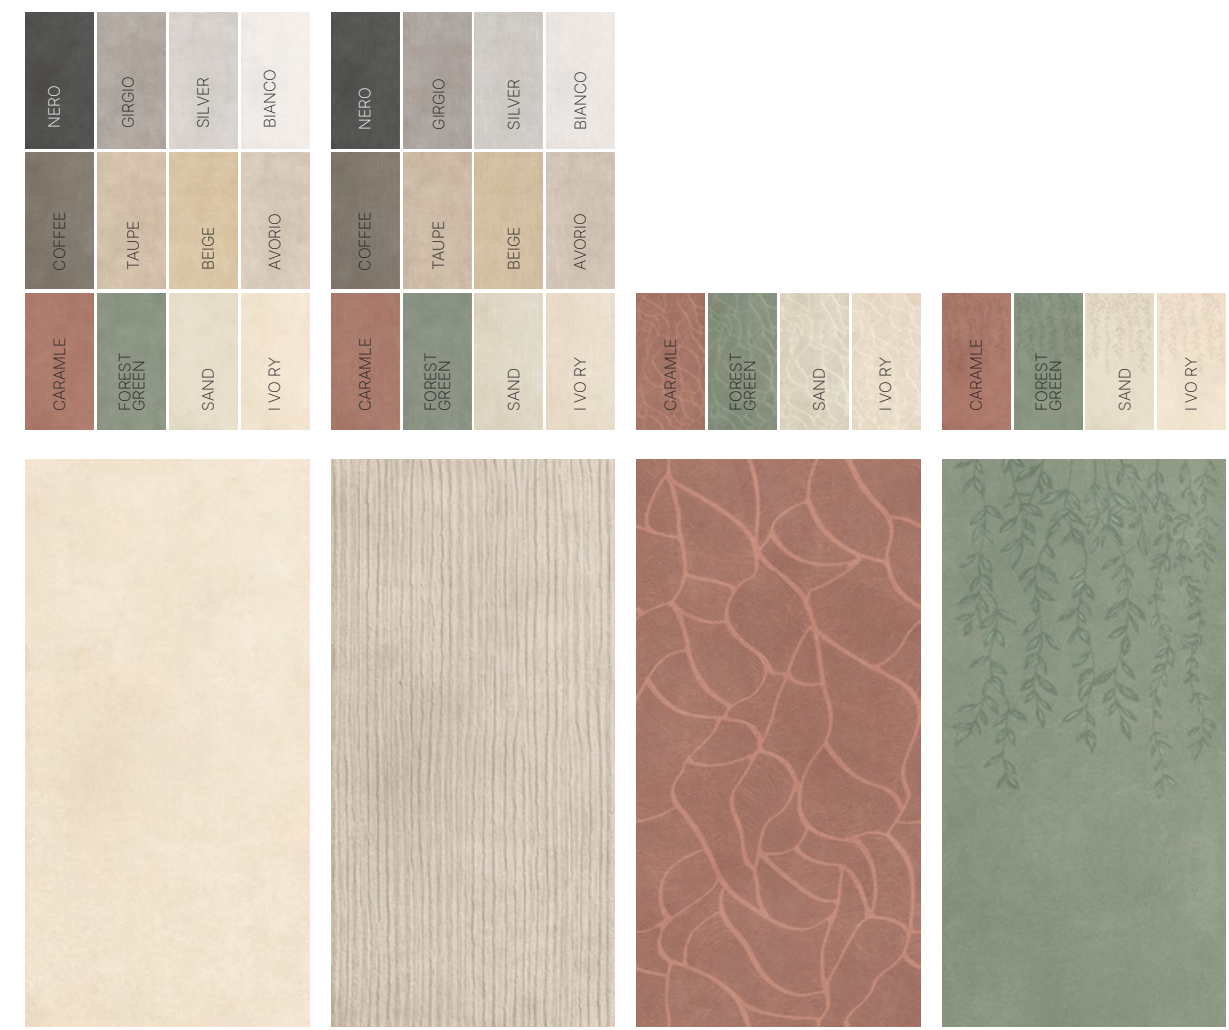

[CLICK TO EXPLORE EACH COLOUR](#)

12 COLOURS

4 SURFACES

A palette of twelve natural tones, interpreted across four distinct surfaces. Materia transforms earthy hues and subtle textures into a modern design language — offering surfaces that respond to light, define space, and bring a sense of composure to architectural environments.

MATERIA COLLECTION

4D
effect

(DIGI-TOUCH)
technology

4D
effect

(DIGI-TOUCH
technology)

COLOUR HARMONY MEETS SURFACE EXPRESSION

Across four textures, each shade adapts to different lighting and design needs: Natural for matte clarity, Handmade for crafted lines, Velis for soft organic depth, and Troika for strong cracked relief. This framework supports subtle continuity or bold focal applications.

MATERIA BIANCO

WALL: MATERIA Bianco Handmade 600x1200mm / 24"x48"
FLOOR: MATERIA Bianco Natural 600x1200mm / 24"x48"

MATERIA COLLECTION

NATURAL

9MM

600x1200mm -24"x48"

MATERIA CARAMLE

NATURAL

SAND

FOREST
GREEN

AVORIO

NERO

GIRGIO

SILVER

BIANCO

MATERIA