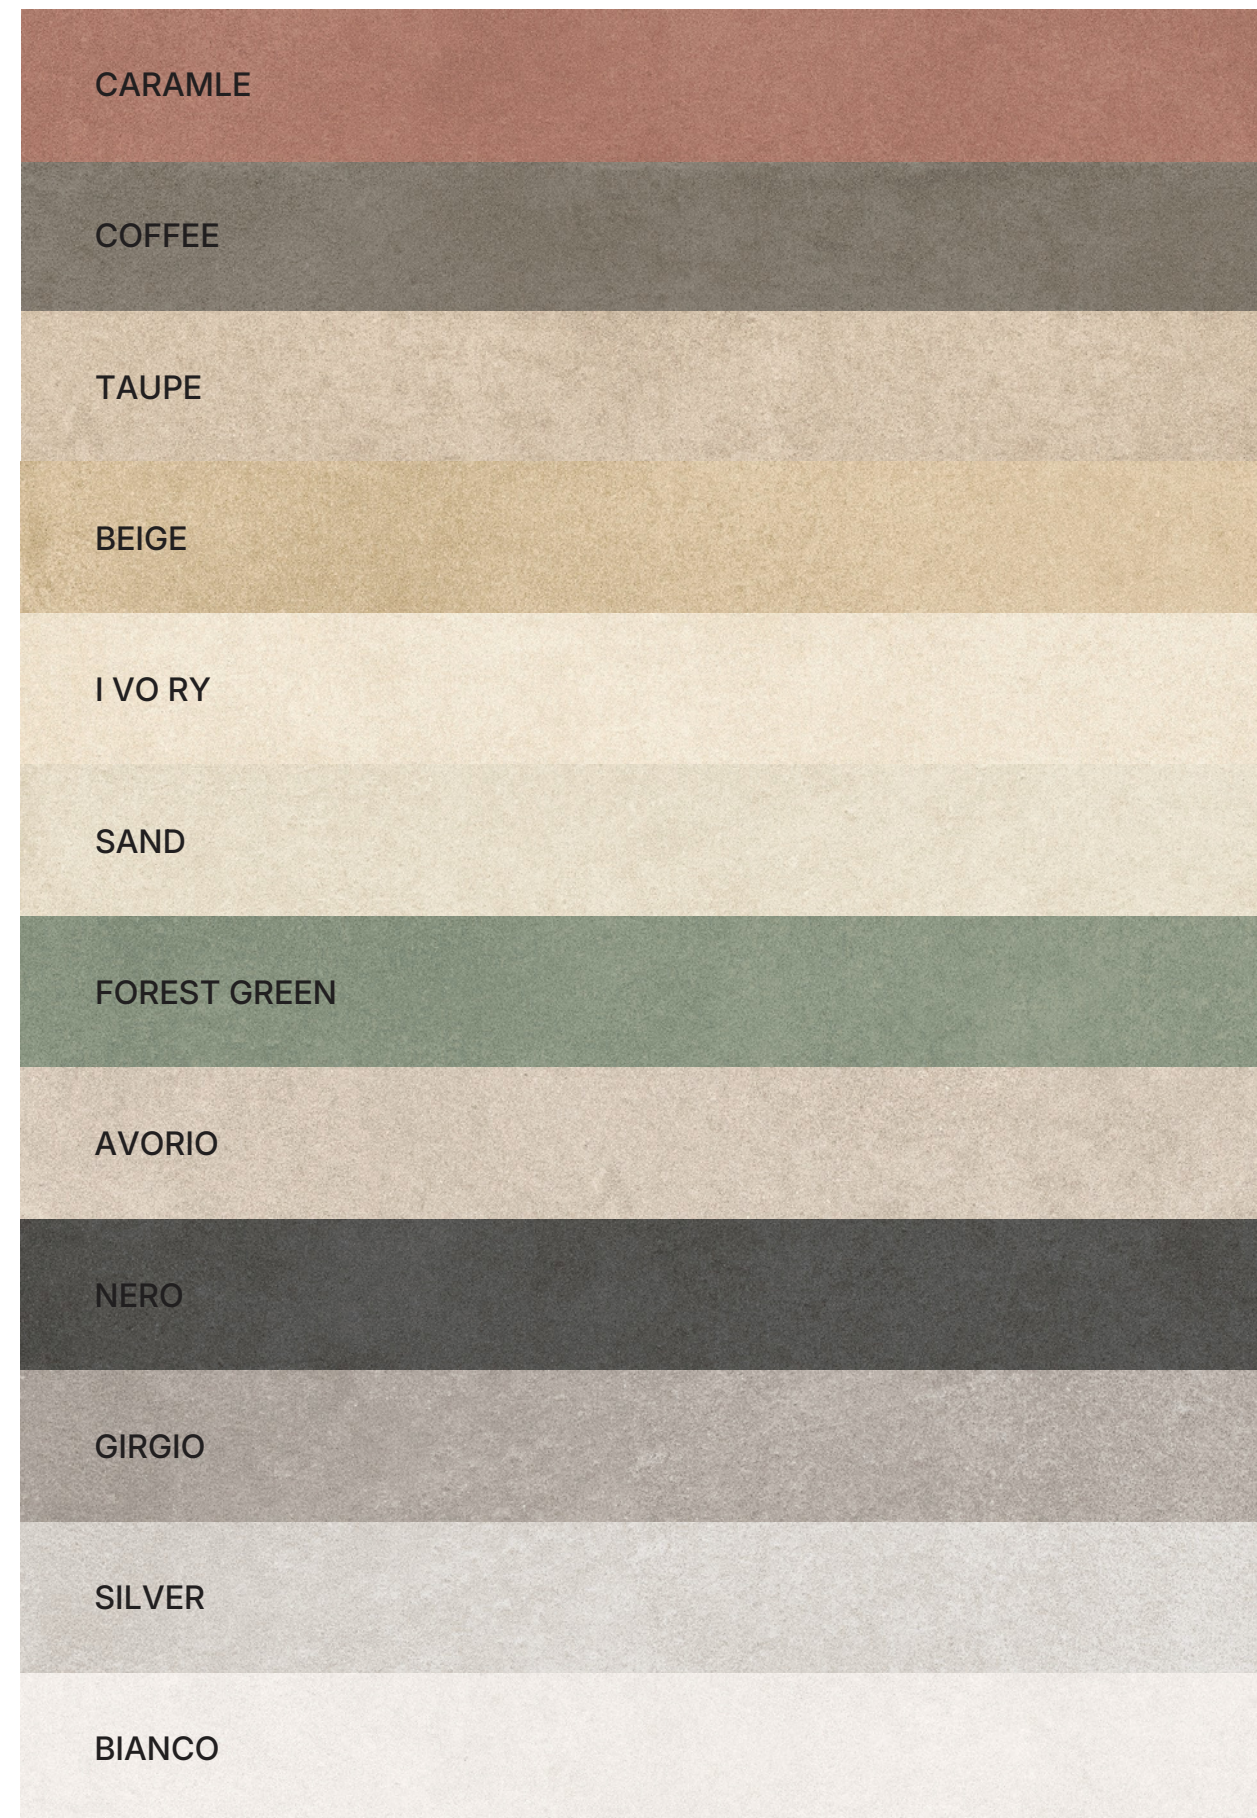

Materia is versatile and resistant, making it one of the most used materials in construction and in the creation of modern and elegant surface. With Materia we have created a transversal line in which the one finishes, Natural can be combined with each other or exist separately. The first is composed of several elements, is less pure, more material. Resin, on the other hand, has more modern characteristics because it is homogeneous and with a more uniform color. The decorative Handmade structure, available in the different colors of the bases, completes the collection.

[CLICK TO EXPLORE EACH COLOUR](#)

12 COLOURS

4 SURFACES

A palette of twelve natural tones, interpreted across four distinct surfaces. Materia transforms earthy hues and subtle textures into a modern design language — offering surfaces that respond to light, define space, and bring a sense of composure to architectural environments.